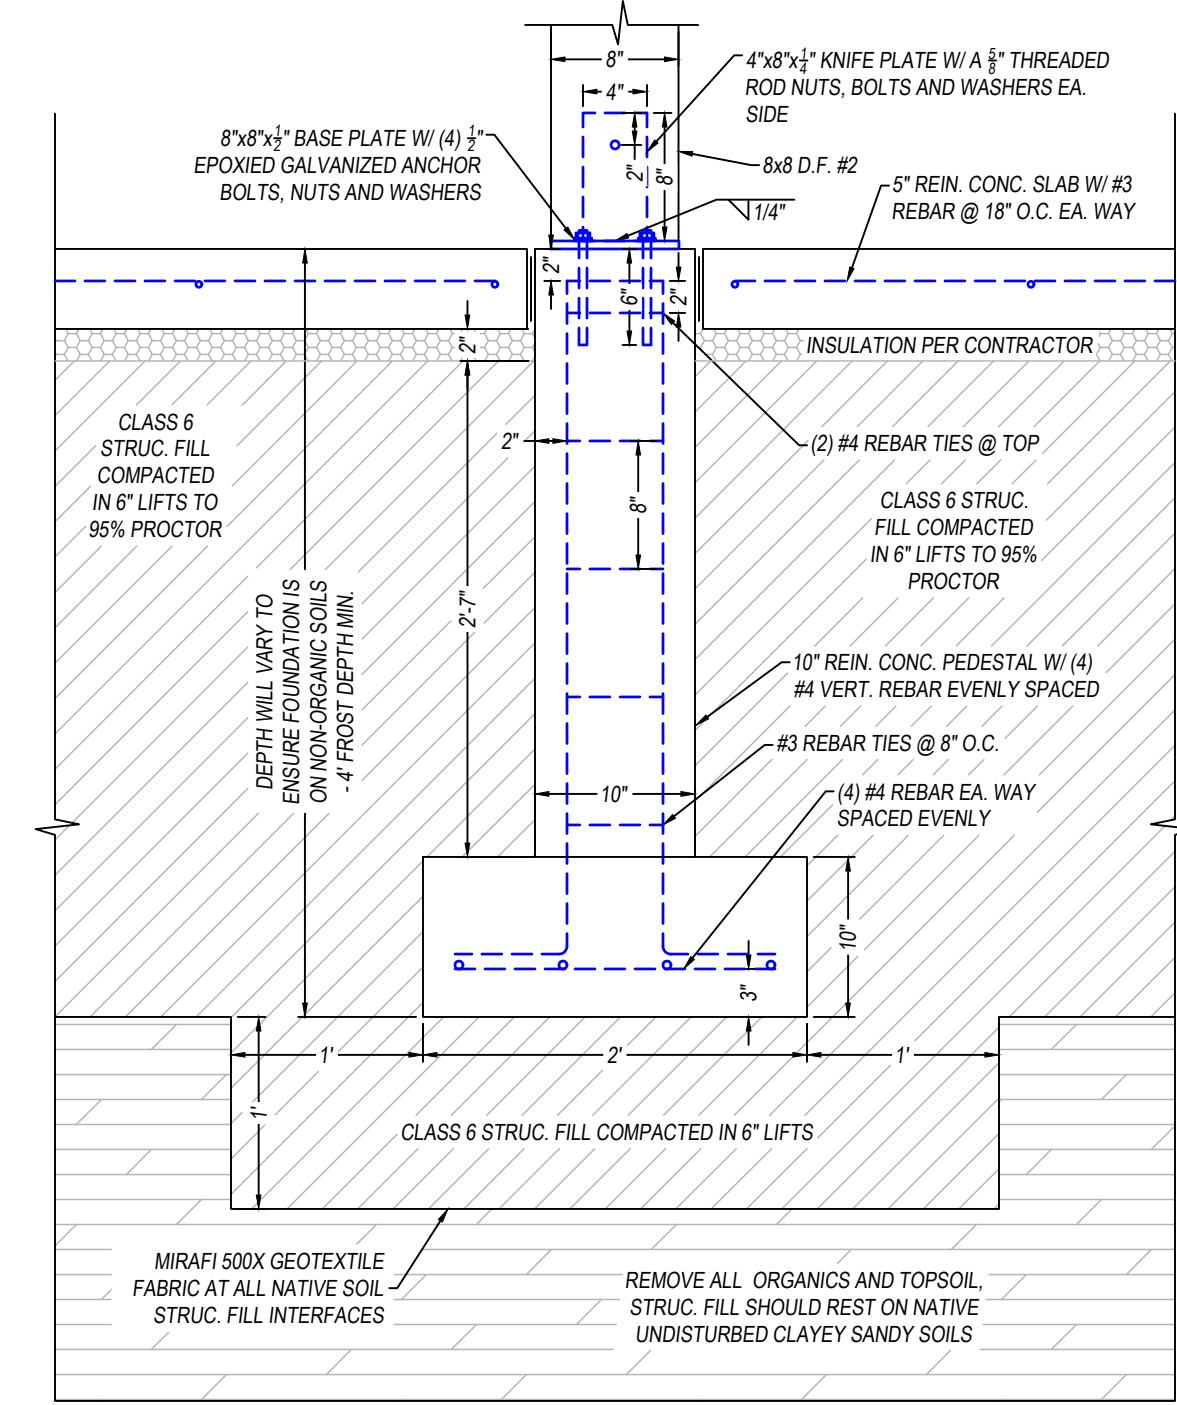

S1
2 DETAIL - 12"x12" PEDESTAL AND FOUNDATION SCALE 1"=1'

DETAIL - 12"x12" PEDESTAL BASE PLATE SCALE 1"=1'

S1
3 DETAIL - 10"x10" PEDESTAL AND FOUNDATION SCALE 1"=1'

DETAIL - 10"x10" PEDESTAL BASE PLATE SCALE 1"=1'

S1
1 DETAIL - 16"x16" PEDESTAL AND FOUNDATION SCALE 1"=1'

DETAIL - 16"x16" PEDESTAL BASE PLATE SCALE 1"=1'

PLAN - MONITOR BARN SCALE 1/2"=1'

#	DESCRIPTION
C1	8x8 D.F. #2
C2	10x10 D.F. #1
C3	12x12 D.F. #1
▨	ABOVE
▩	ABOVE AND BELOW
□	BELOW