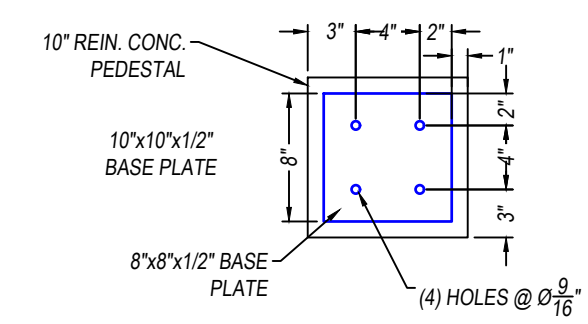

S1
2 DETAIL - 12"x12" PEDESTAL AND FOUNDATION SCALE 1"=1'

DETAIL - 12"x12" PEDESTAL BASE PLATE SCALE 1"=1'

S1
3 DETAIL - 10"x10" PEDESTAL AND FOUNDATION SCALE 1"=1'

DETAIL - 10"x10" PEDESTAL BASE PLATE SCALE 1"=1'

S1
1 DETAIL - 16"x16" PEDESTAL AND FOUNDATION SCALE 1"=1'

DETAIL - 16"x16" PEDESTAL BASE PLATE SCALE 1"=1'

PLAN - MONITOR BARN SCALE 1/2"=1'

#	DESCRIPTION
C1	8x8 D.F. #2
C2	10x10 D.F. #1
C3	12x12 D.F. #1
▨	ABOVE
▩	ABOVE AND BELOW
□	BELOW