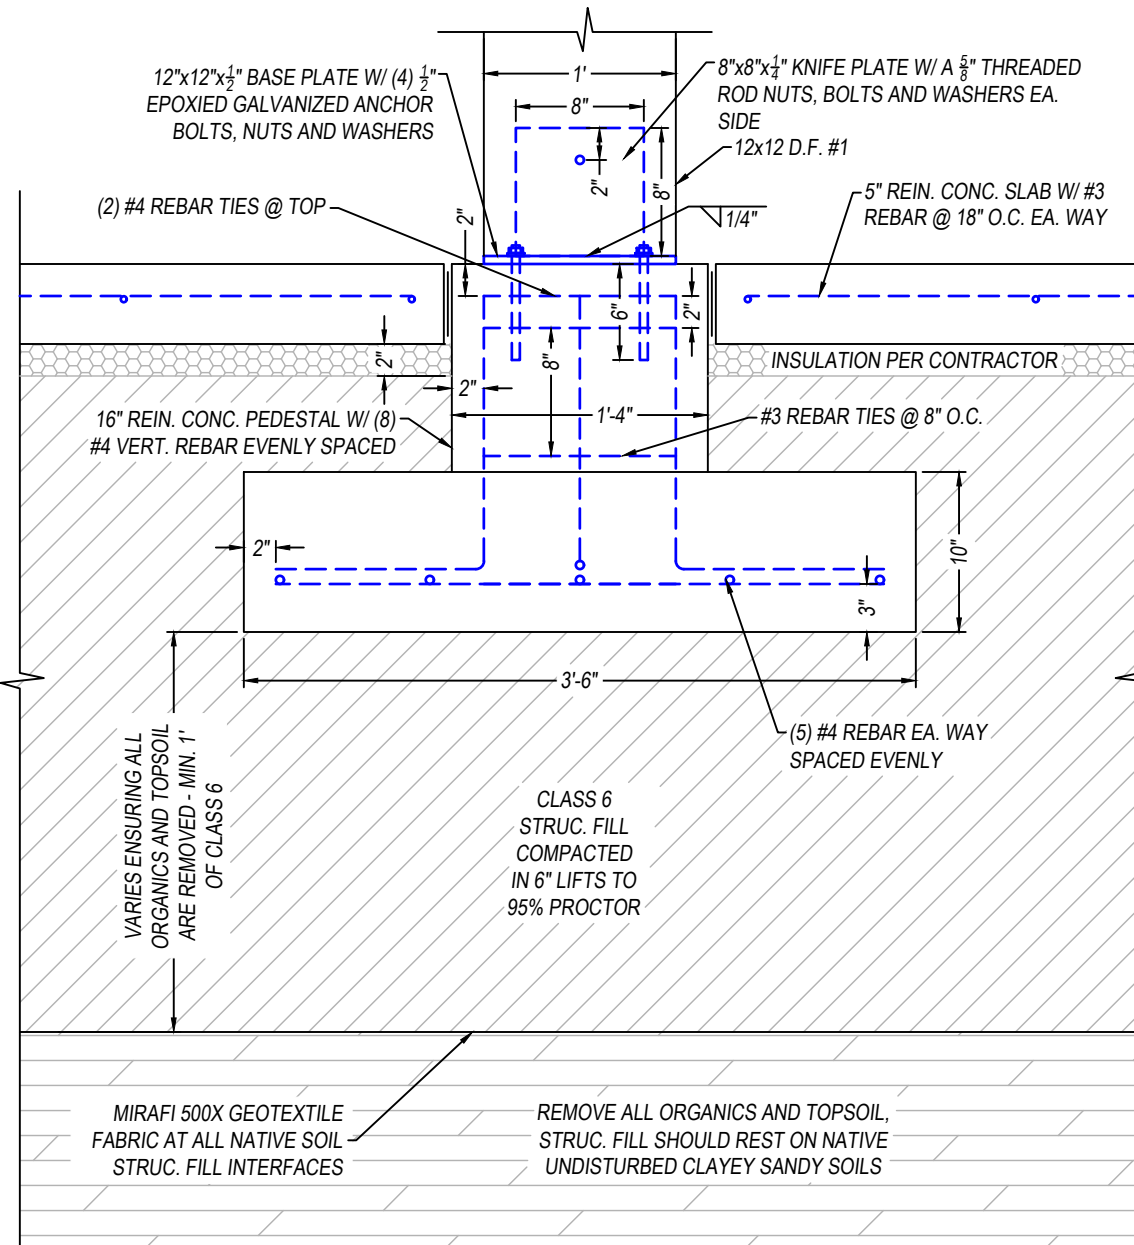

S1
2 DETAIL - 12"x12" PEDESTAL AND FOUNDATION SCALE 1"=1'

DETAIL - 12"x12" PEDESTAL BASE PLATE SCALE 1"=1'

S1
3 DETAIL - 10"x10" PEDESTAL AND FOUNDATION SCALE 1"=1'

DETAIL - 10"x10" PEDESTAL BASE PLATE SCALE 1"=1'

S1
1 DETAIL - 16"x16" PEDESTAL AND FOUNDATION SCALE 1"=1'

DETAIL - 16"x16" PEDESTAL BASE PLATE SCALE 1"=1'

PLAN - MONITOR BARN SCALE 1/2"=1'

#	DESCRIPTION
C1	8x8 D.F. #2
C2	10x10 D.F. #1
C3	12x12 D.F. #1
▨	ABOVE
▩	ABOVE AND BELOW
□	BELOW