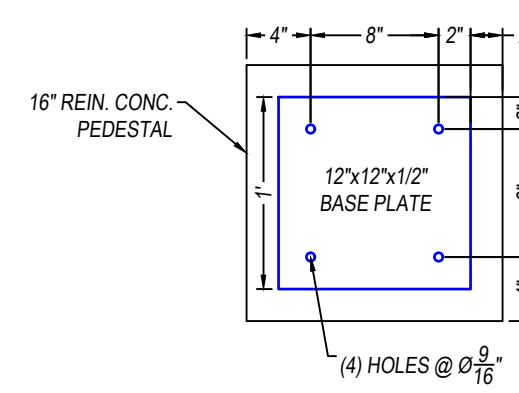

S1
2 DETAIL - 12"x12" PEDESTAL AND FOUNDATION SCALE 1"=1'

DETAIL - 12"x12" PEDESTAL BASE PLATE SCALE 1"=1'

S1
3 DETAIL - 10"x10" PEDESTAL AND FOUNDATION SCALE 1"=1'

DETAIL - 10"x10" PEDESTAL BASE PLATE SCALE 1"=1'

S1
1 DETAIL - 16"x16" PEDESTAL AND FOUNDATION SCALE 1"=1'

DETAIL - 16"x16" PEDESTAL BASE PLATE SCALE 1"=1'

PLAN - MONITOR BARN SCALE 1/2"=1'

#	DESCRIPTION
C1	8x8 D.F. #2
C2	10x10 D.F. #1
C3	12x12 D.F. #1
▨	ABOVE
▩	ABOVE AND BELOW
□	BELOW