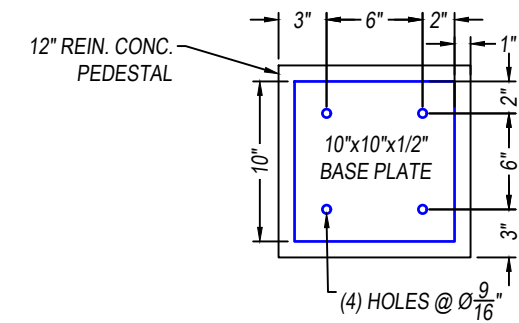

S1
2 DETAIL - 12"x12" PEDESTAL AND FOUNDATION SCALE 1"=1'

DETAIL - 12"x12" PEDESTAL BASE PLATE SCALE 1"=1'

S1
3 DETAIL - 10"x10" PEDESTAL AND FOUNDATION SCALE 1"=1'

DETAIL - 10"x10" PEDESTAL BASE PLATE SCALE 1"=1'

S1
1 DETAIL - 16"x16" PEDESTAL AND FOUNDATION SCALE 1"=1'

DETAIL - 16"x16" PEDESTAL BASE PLATE SCALE 1"=1'

PLAN - MONITOR BARN SCALE 1/2"=1'

#	DESCRIPTION
C1	8x8 D.F. #2
C2	10x10 D.F. #1
C3	12x12 D.F. #1
▨	ABOVE
▩	ABOVE AND BELOW
□	BELOW