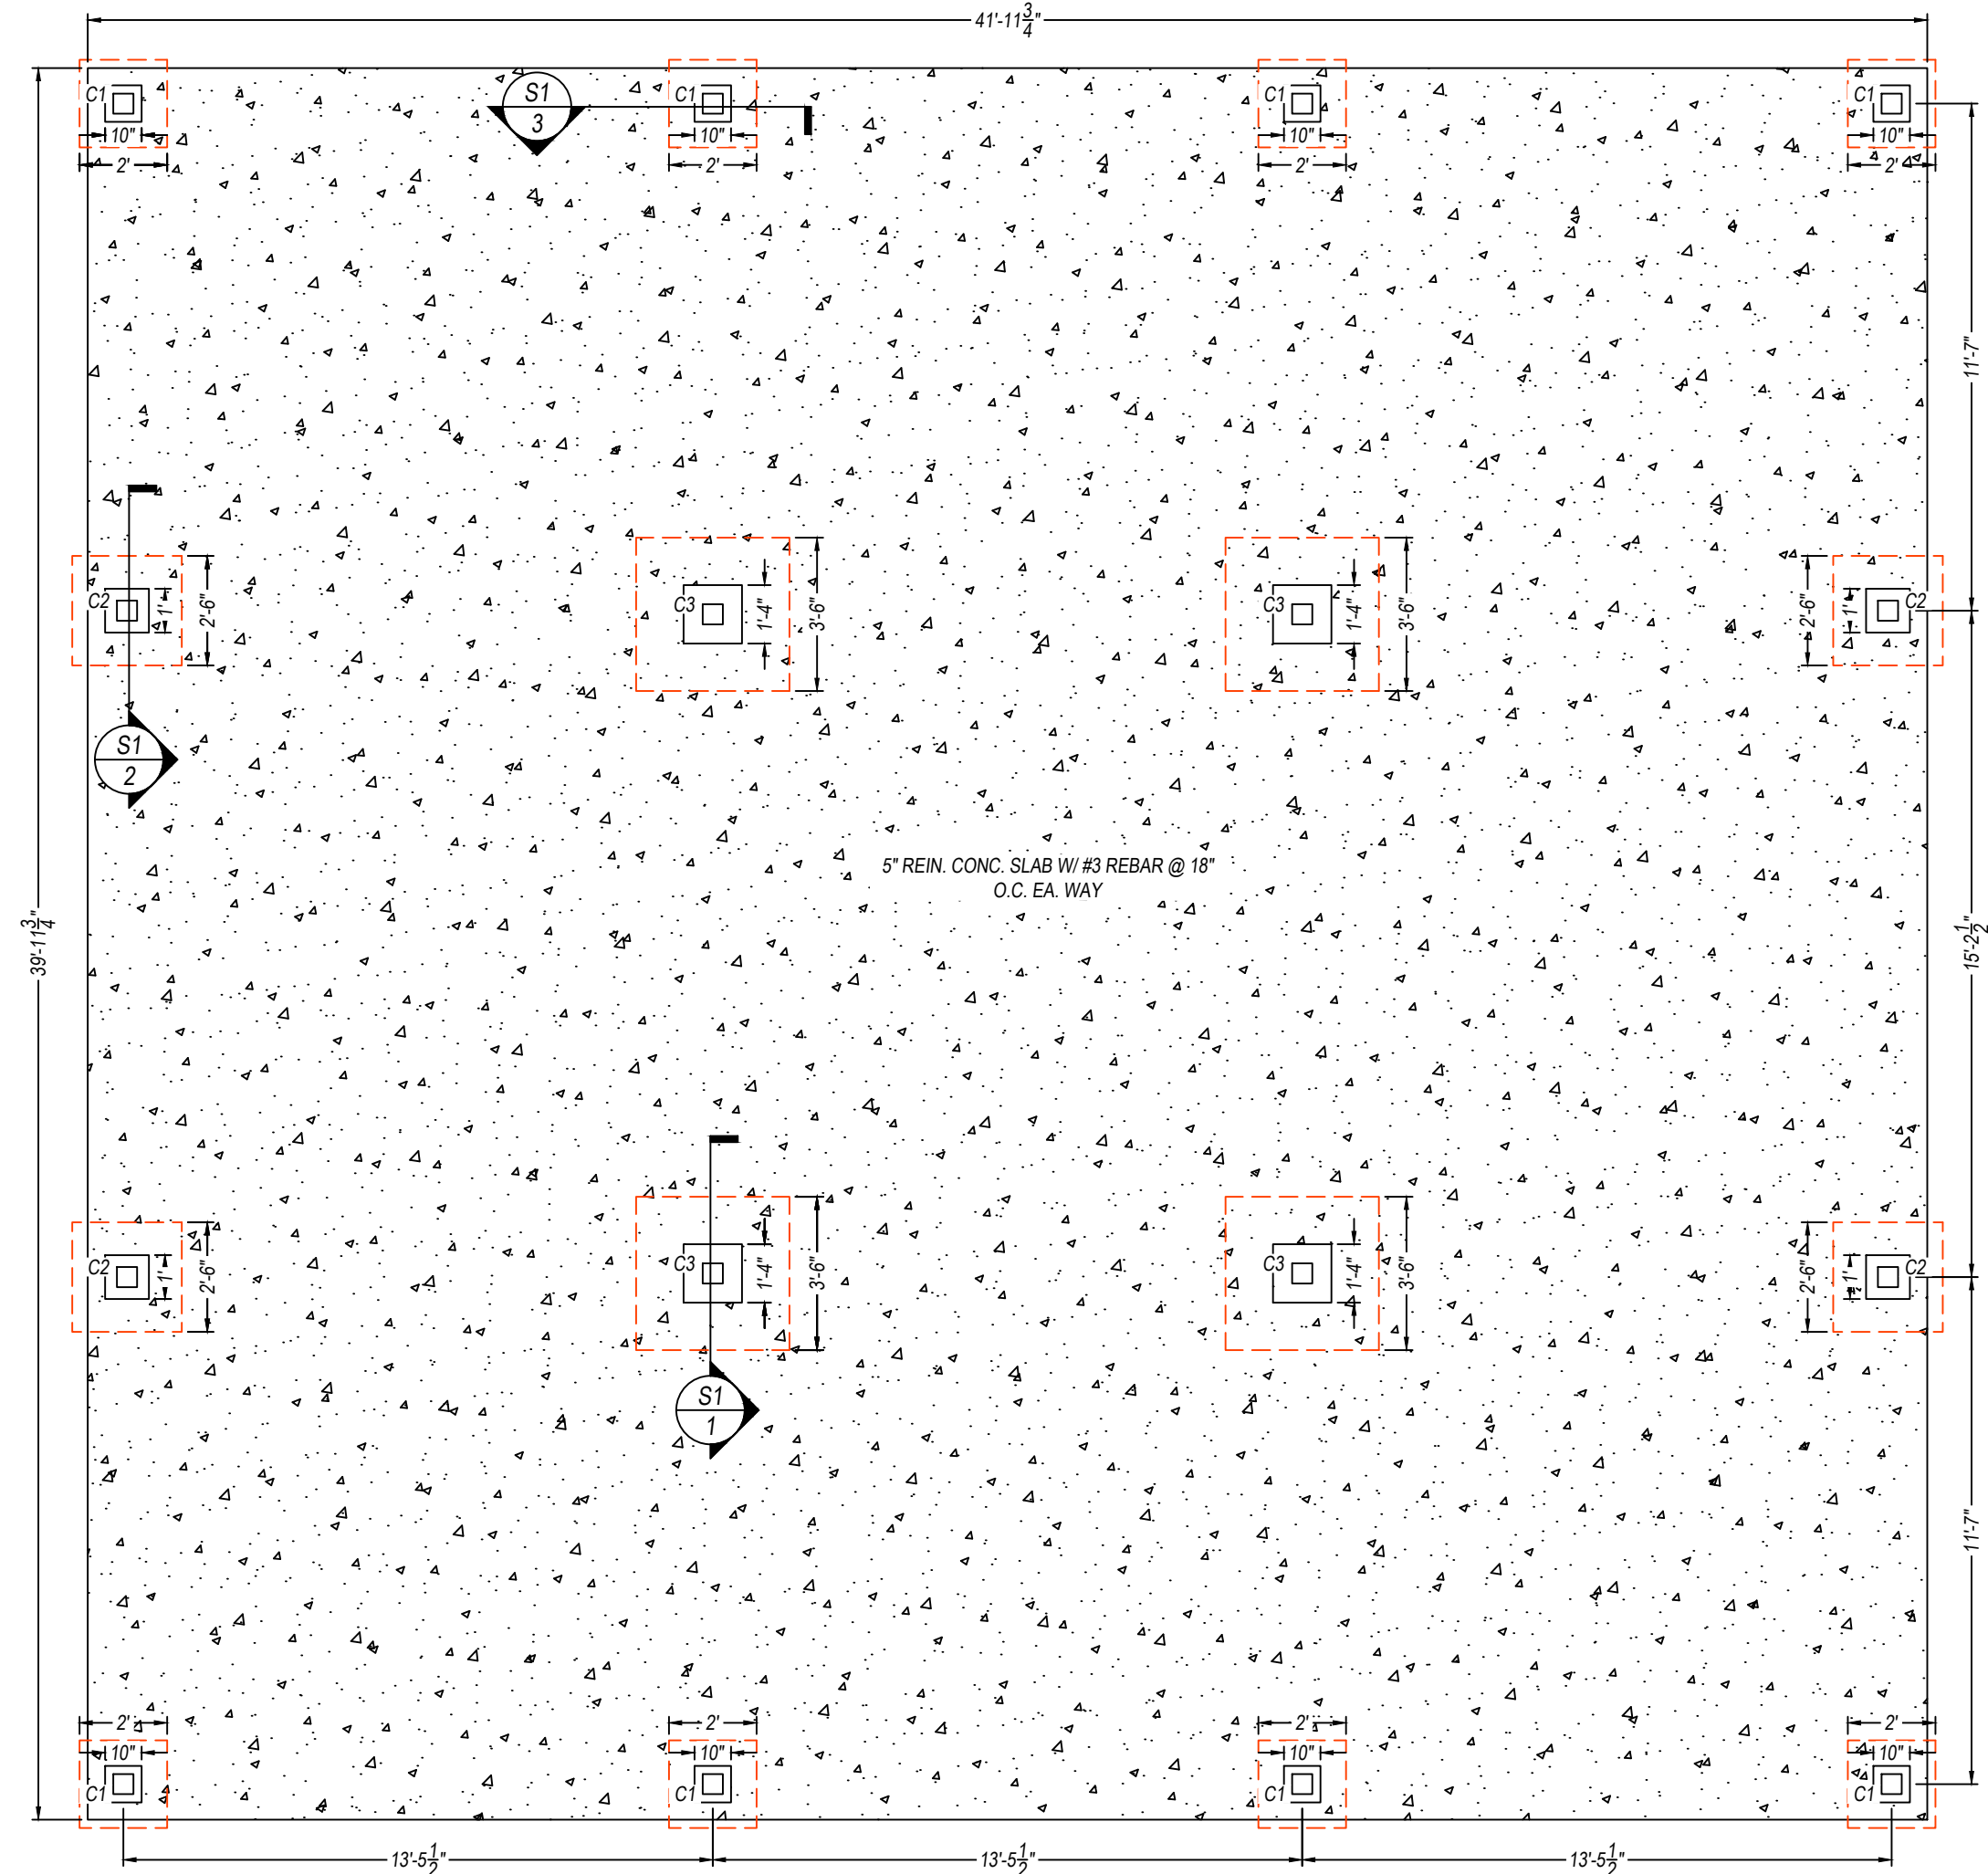

S1
2 DETAIL - 12"x12" PEDESTAL AND FOUNDATION SCALE 1"=1'

DETAIL - 12"x12" PEDESTAL BASE PLATE SCALE 1"=1'

S1
3 DETAIL - 10"x10" PEDESTAL AND FOUNDATION SCALE 1"=1'

DETAIL - 10"x10" PEDESTAL BASE PLATE SCALE 1"=1'

S1
1 DETAIL - 16"x16" PEDESTAL AND FOUNDATION SCALE 1"=1'

DETAIL - 16"x16" PEDESTAL BASE PLATE SCALE 1"=1'

PLAN - MONITOR BARN SCALE 1/2"=1'

#	DESCRIPTION
C1	8x8 D.F. #2
C2	10x10 D.F. #1
C3	12x12 D.F. #1
▨	ABOVE
▩	ABOVE AND BELOW
□	BELOW