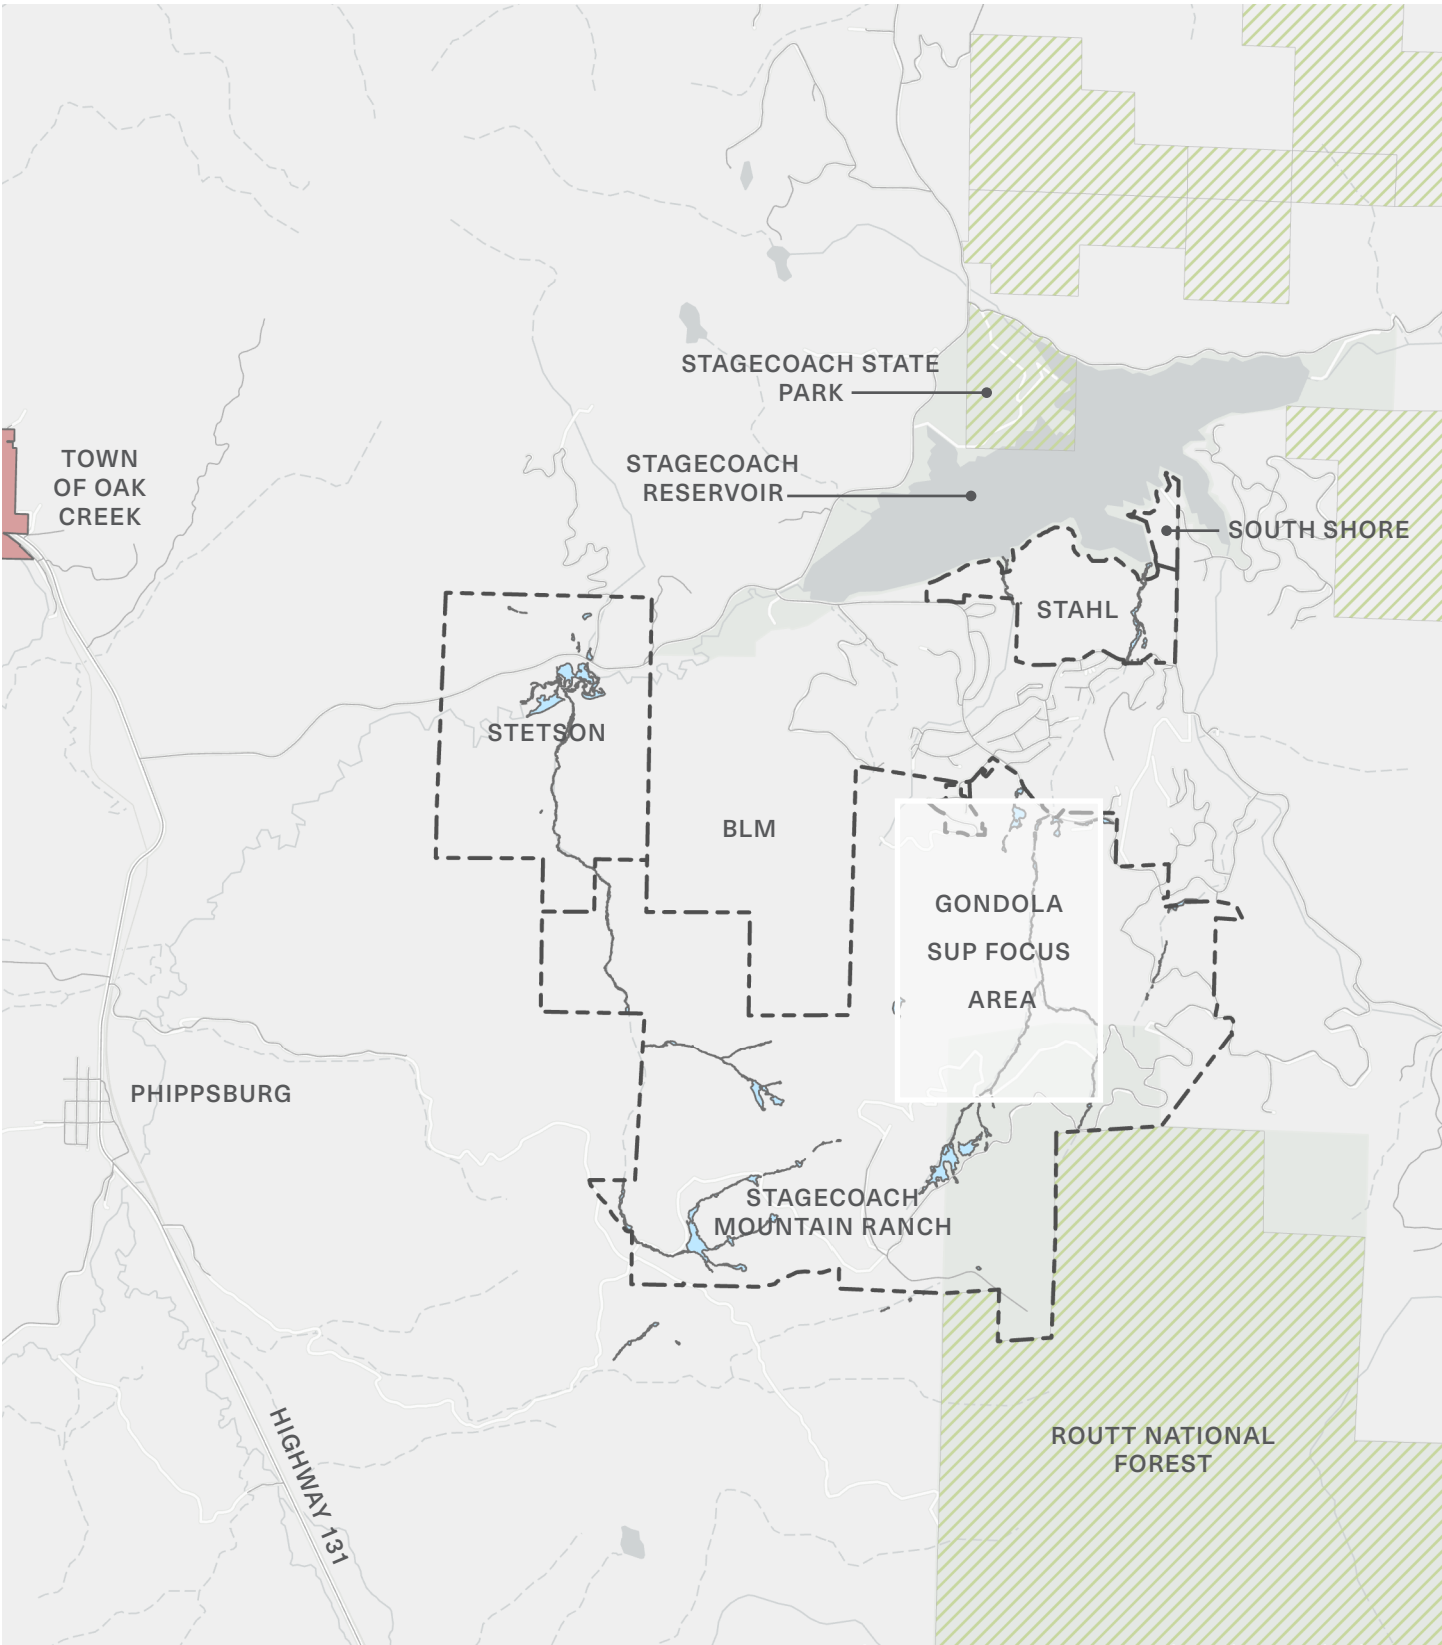

- ROUTT COUNTY BOUNDARY
- STAGECOACH PROPERTY BOUNDARY
- TOWN BOUNDARY
- NATIONAL FOREST

-  STAGECOACH PROPERTY BOUNDARY
-  NATIONAL FOREST

LOCATION KEY PLAN

LOCATION 1

LOCATION 2

LOCATION 3

LOCATION 4

LOCATION 5