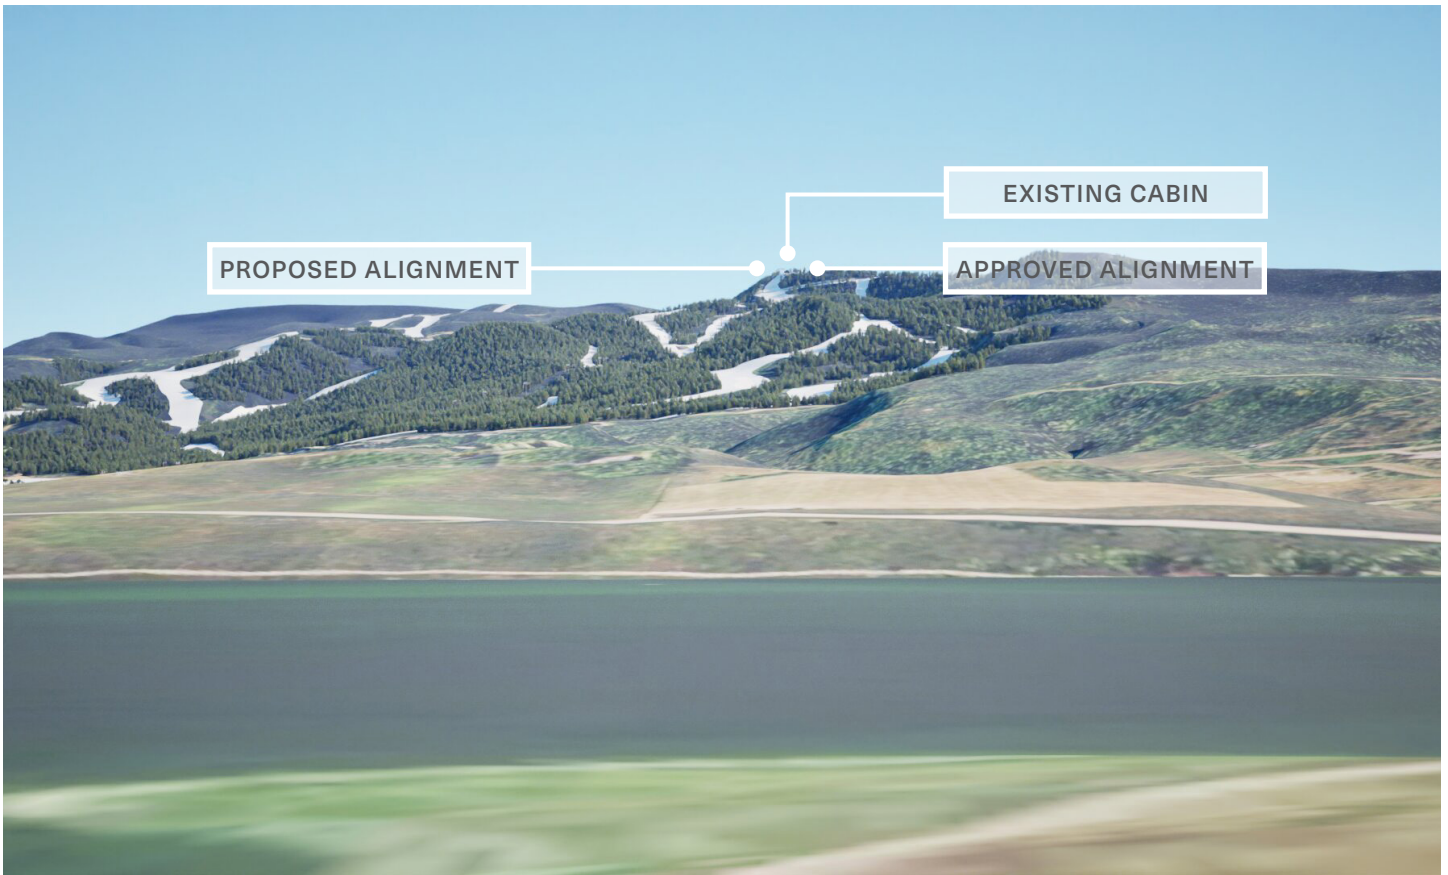

- ROUTT COUNTY BOUNDARY
- STAGECOACH PROPERTY BOUNDARY
- TOWN BOUNDARY
- NATIONAL FOREST

-  STAGECOACH PROPERTY BOUNDARY
-  NATIONAL FOREST

LOCATION KEY PLAN

LOCATION 1

LOCATION 2

LOCATION 3

LOCATION 4

LOCATION 5