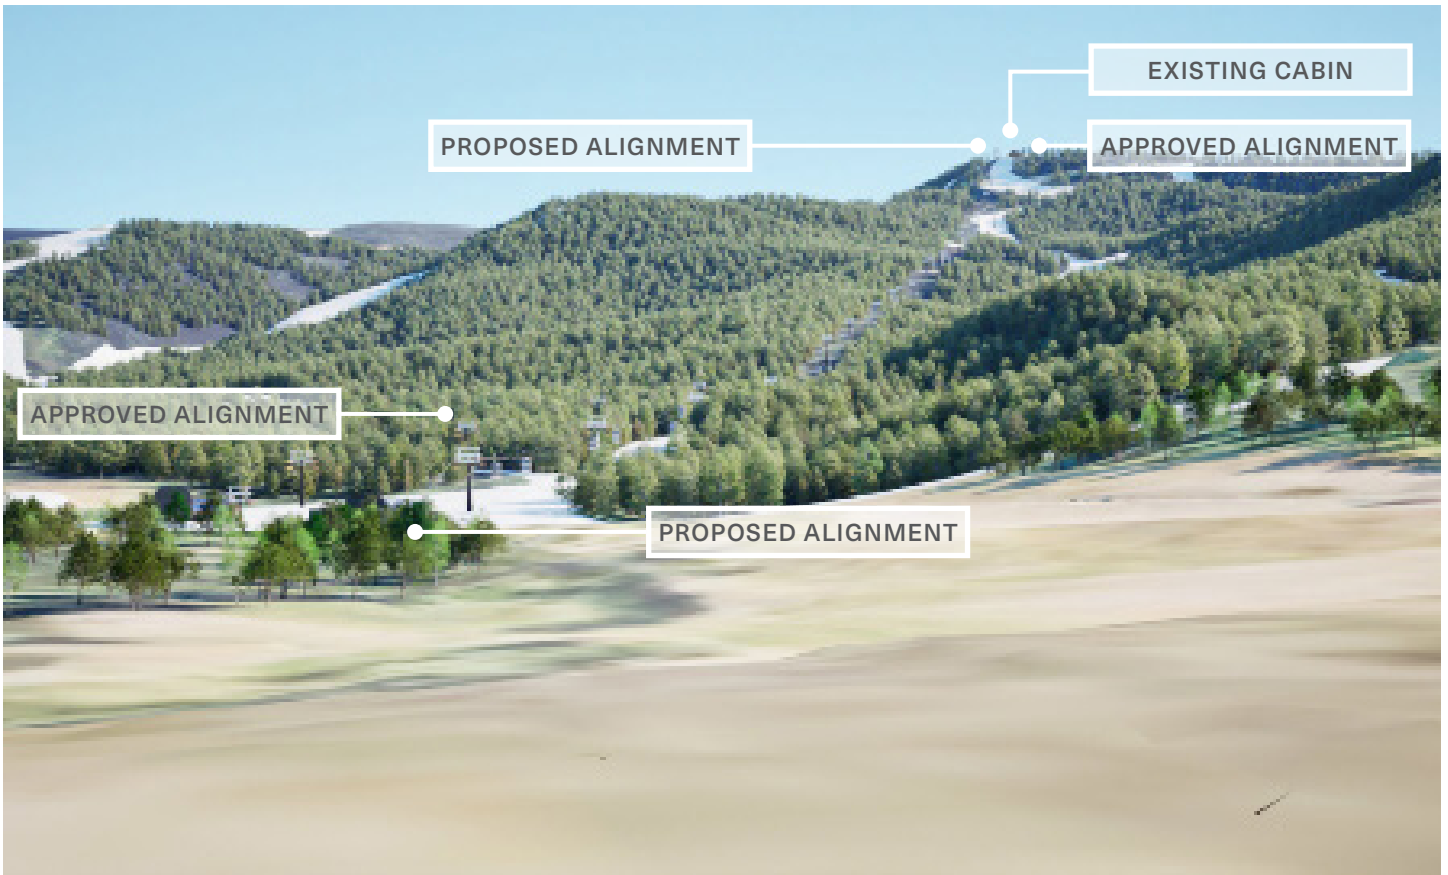

- ROUTT COUNTY BOUNDARY
- STAGECOACH PROPERTY BOUNDARY
- TOWN BOUNDARY
- NATIONAL FOREST

-  STAGECOACH PROPERTY BOUNDARY
-  NATIONAL FOREST

LOCATION KEY PLAN

LOCATION 1

LOCATION 2

LOCATION 3

LOCATION 4

LOCATION 5