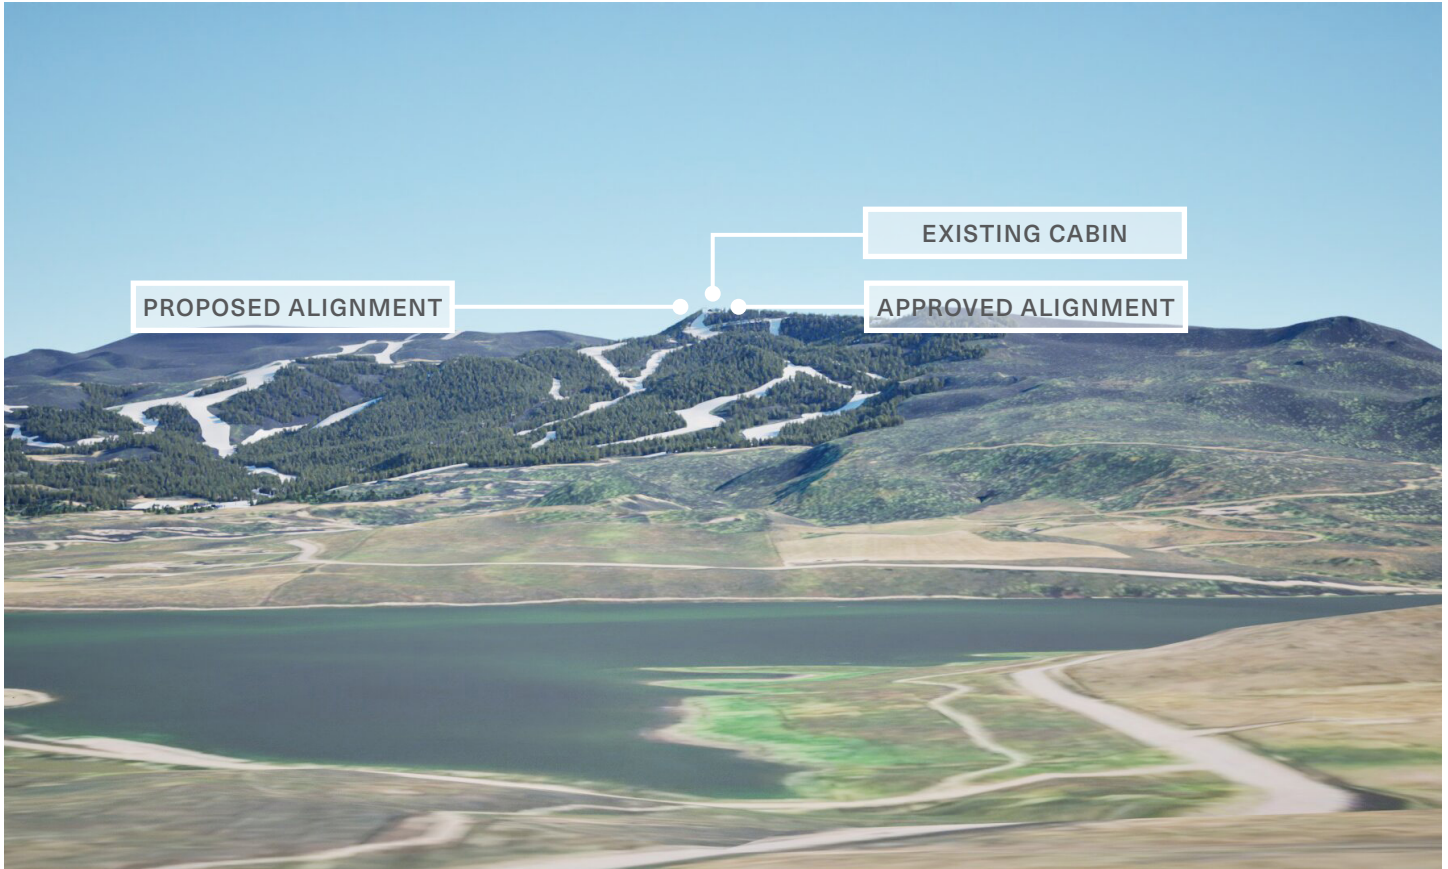

- ROUTT COUNTY BOUNDARY
- STAGECOACH PROPERTY BOUNDARY
- TOWN BOUNDARY
- NATIONAL FOREST

-  STAGECOACH PROPERTY BOUNDARY
-  NATIONAL FOREST

LOCATION KEY PLAN

LOCATION 1

LOCATION 2

LOCATION 3

LOCATION 4

LOCATION 5