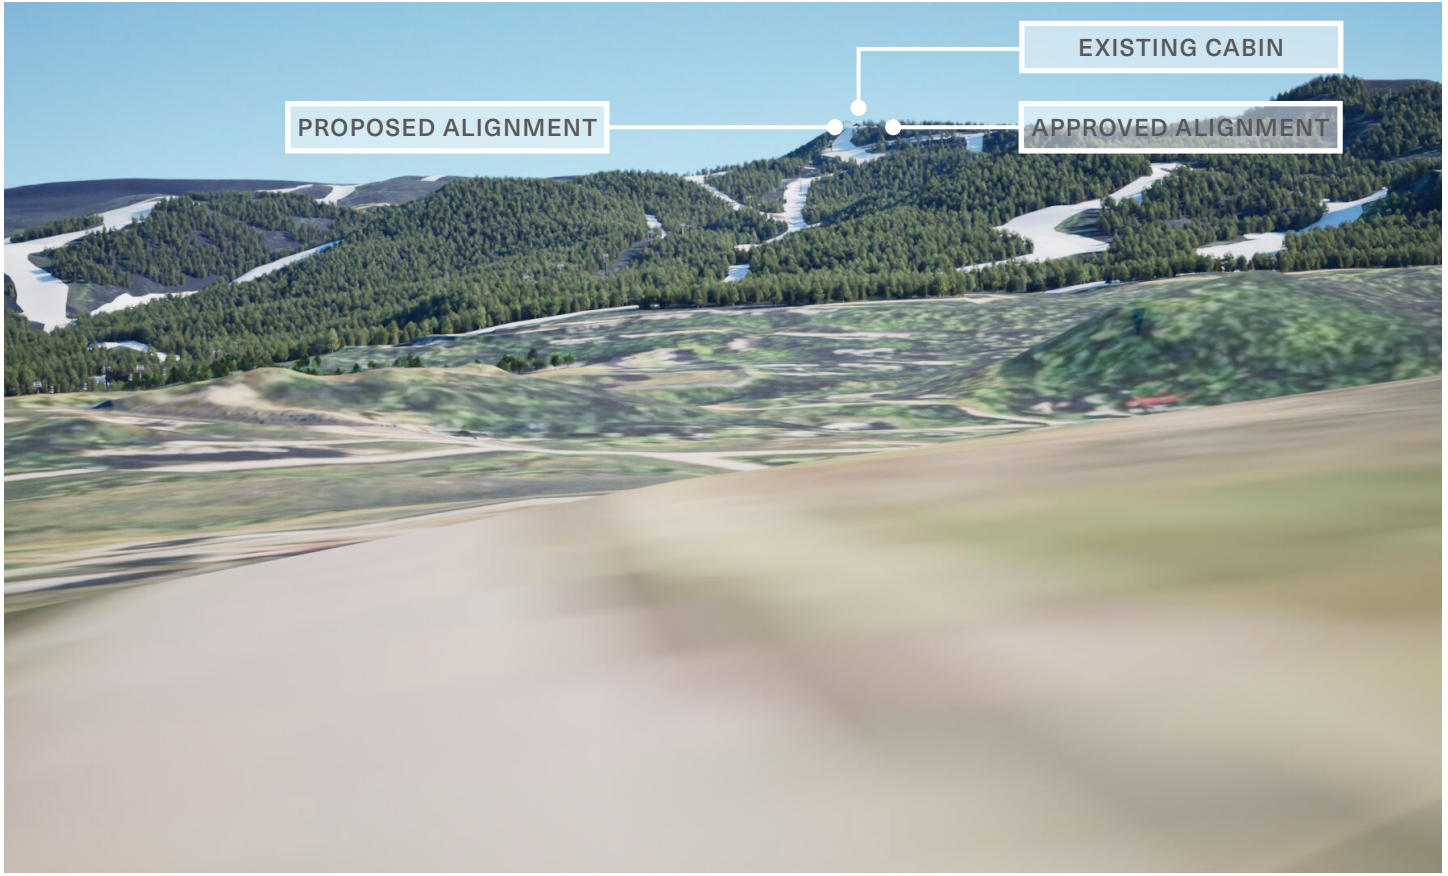

- ROUTT COUNTY BOUNDARY
- STAGECOACH PROPERTY BOUNDARY
- TOWN BOUNDARY
- NATIONAL FOREST

-  STAGECOACH PROPERTY BOUNDARY
-  NATIONAL FOREST

LOCATION KEY PLAN

LOCATION 1

LOCATION 2

LOCATION 3

LOCATION 4

LOCATION 5