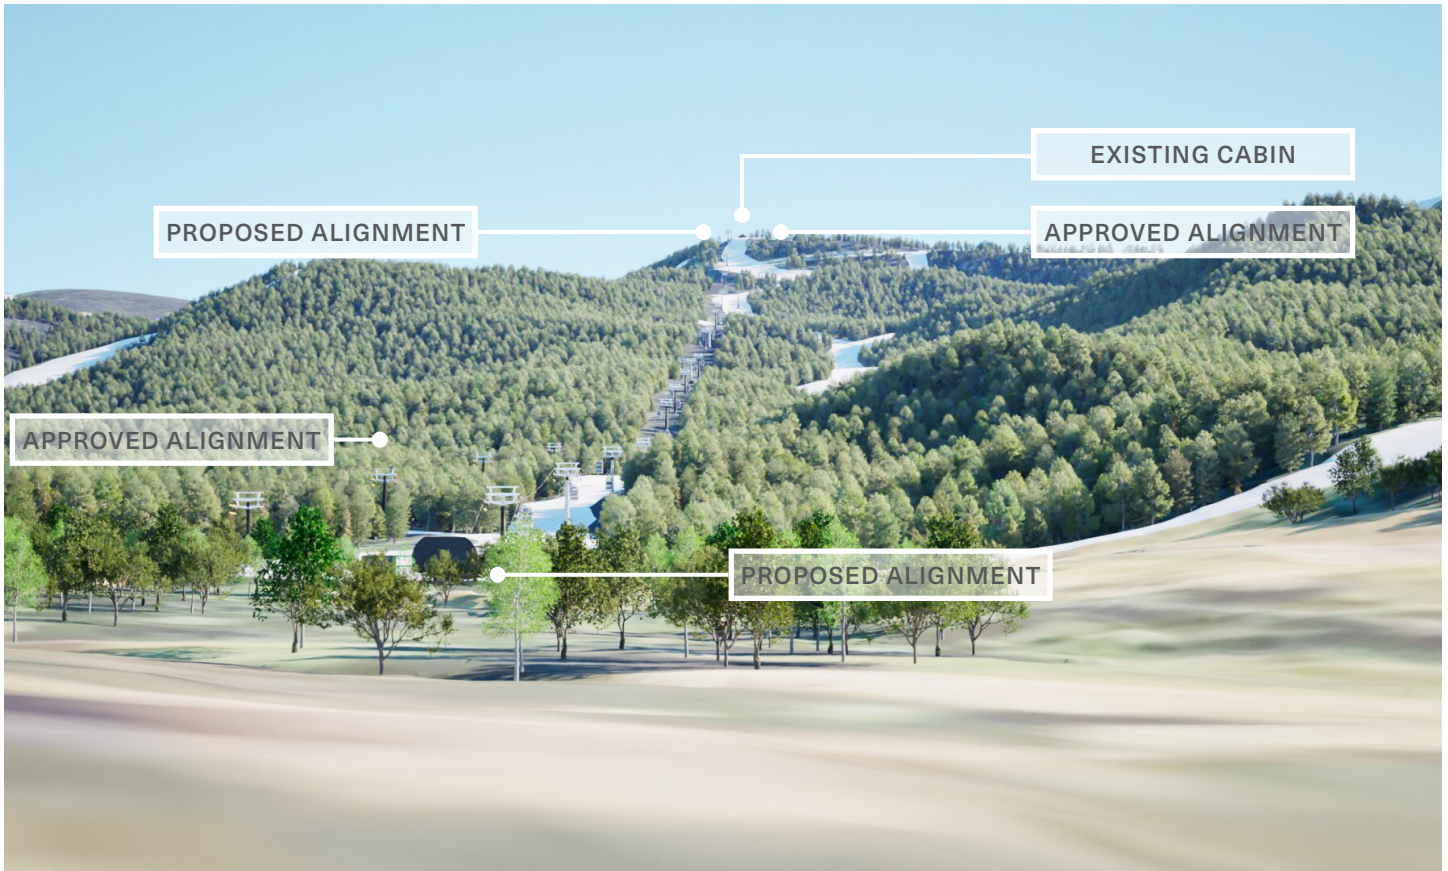

- ROUTT COUNTY BOUNDARY
- STAGECOACH PROPERTY BOUNDARY
- TOWN BOUNDARY
- NATIONAL FOREST

-  STAGECOACH PROPERTY BOUNDARY
-  NATIONAL FOREST

LOCATION KEY PLAN

LOCATION 1

LOCATION 2

LOCATION 3

LOCATION 4

LOCATION 5