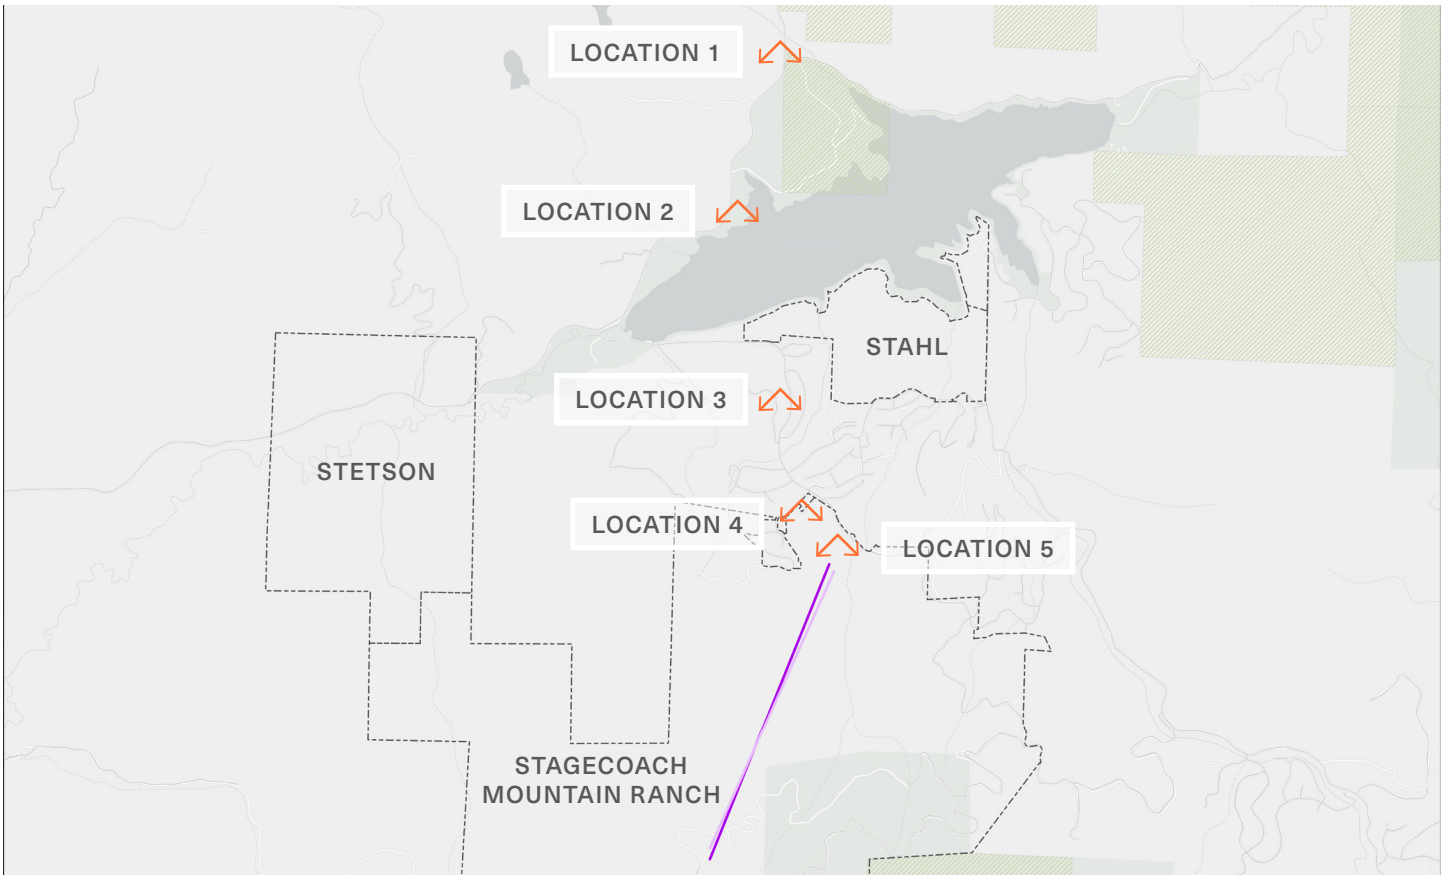

- ROUTT COUNTY BOUNDARY
- STAGECOACH PROPERTY BOUNDARY
- TOWN BOUNDARY
- NATIONAL FOREST

-  STAGECOACH PROPERTY BOUNDARY
-  NATIONAL FOREST

LOCATION KEY PLAN

LOCATION 1

LOCATION 2

LOCATION 3

LOCATION 4

LOCATION 5