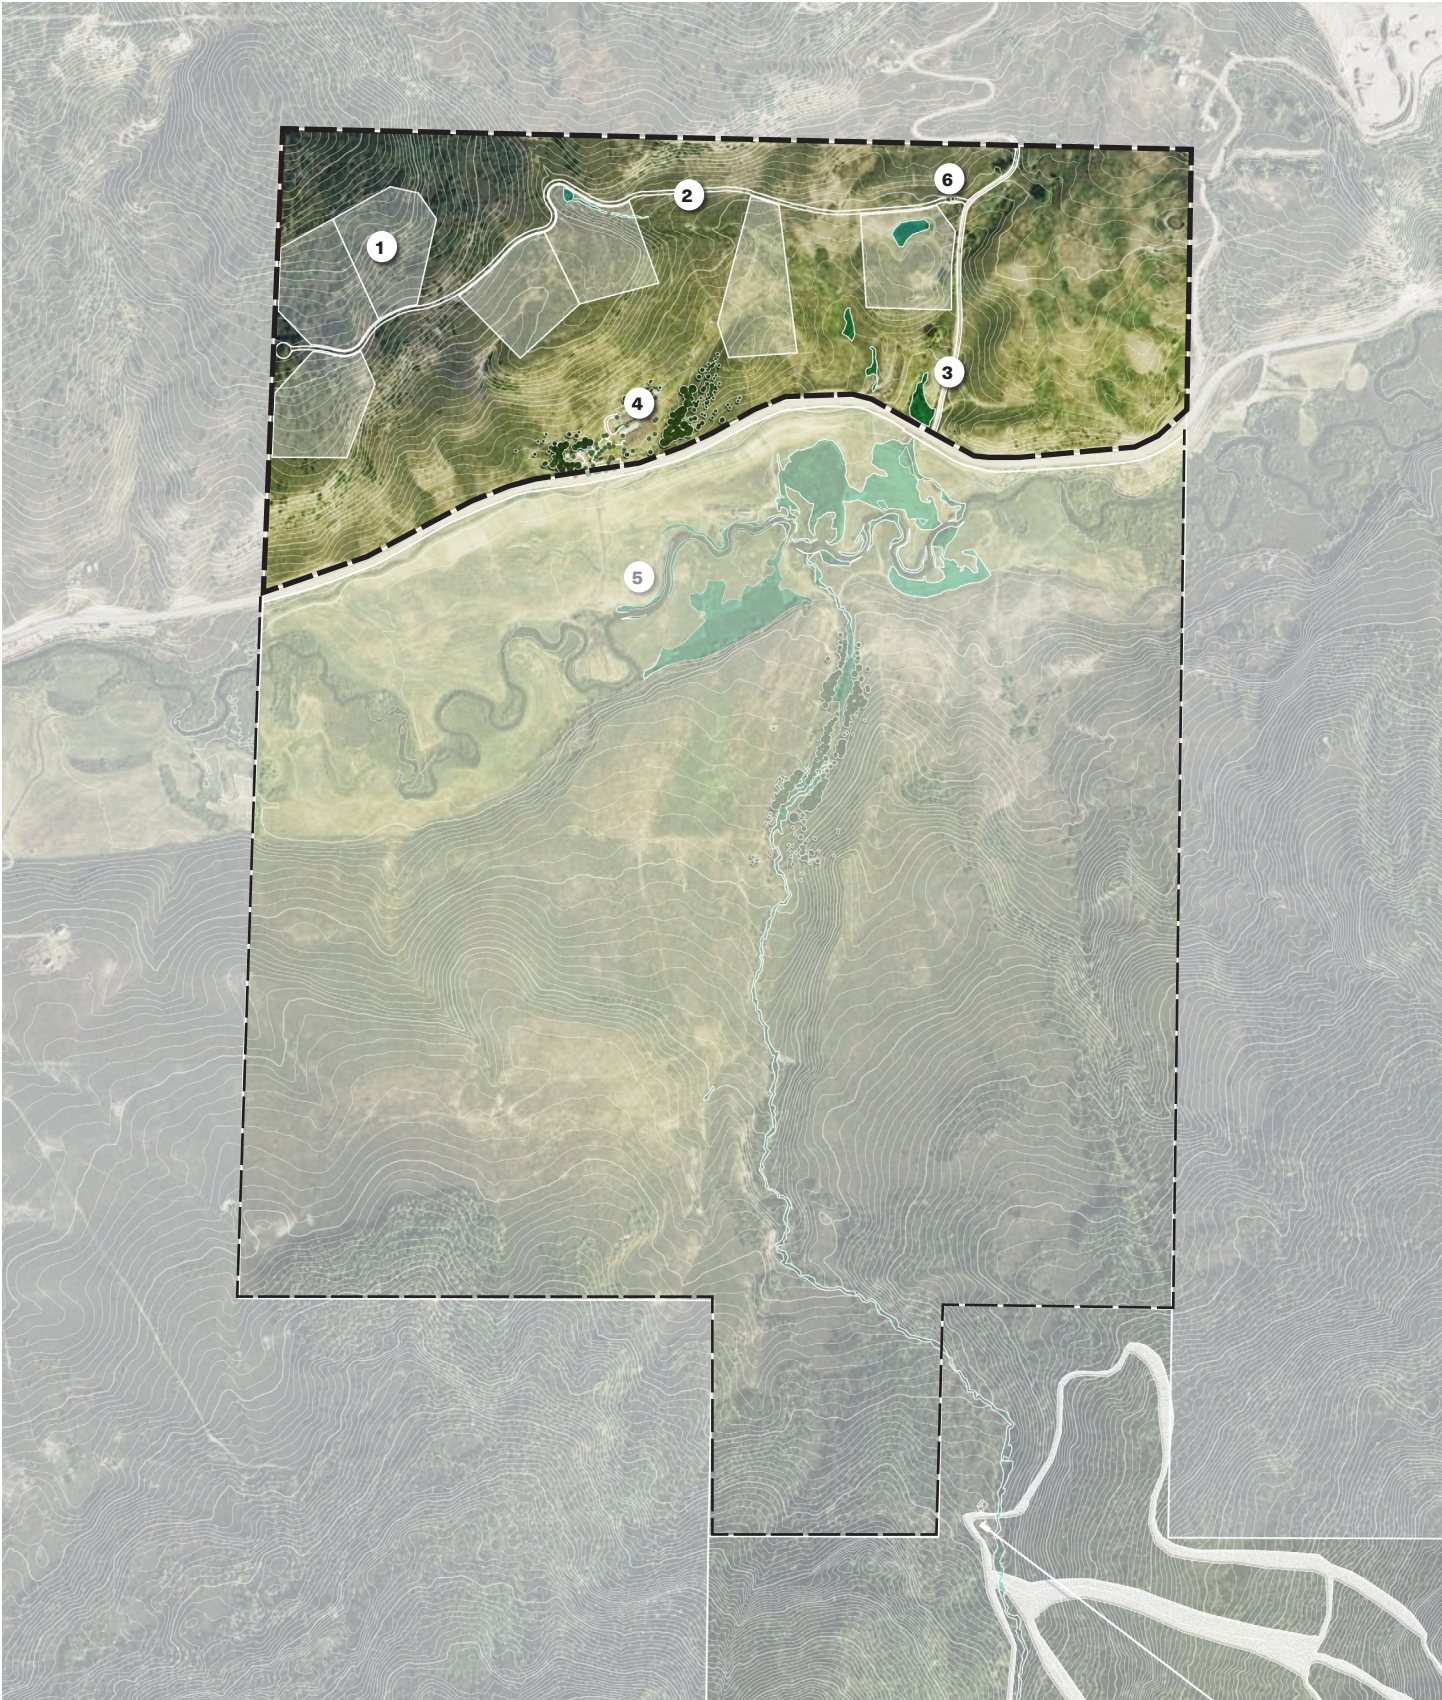

SITE PLAN: LPS - Stetson Ranch
Stagecoach Mountain Ranch

LEGEND

- | | | | | | |
|------|---------------|------|---------------|------|------------------------|
| 01 / | Proposed Lots | 03 / | Existing Road | 05 / | Yampa River |
| 02 / | Proposed Road | 04 / | Amenity Area | 06 / | Proposed Security Gate |