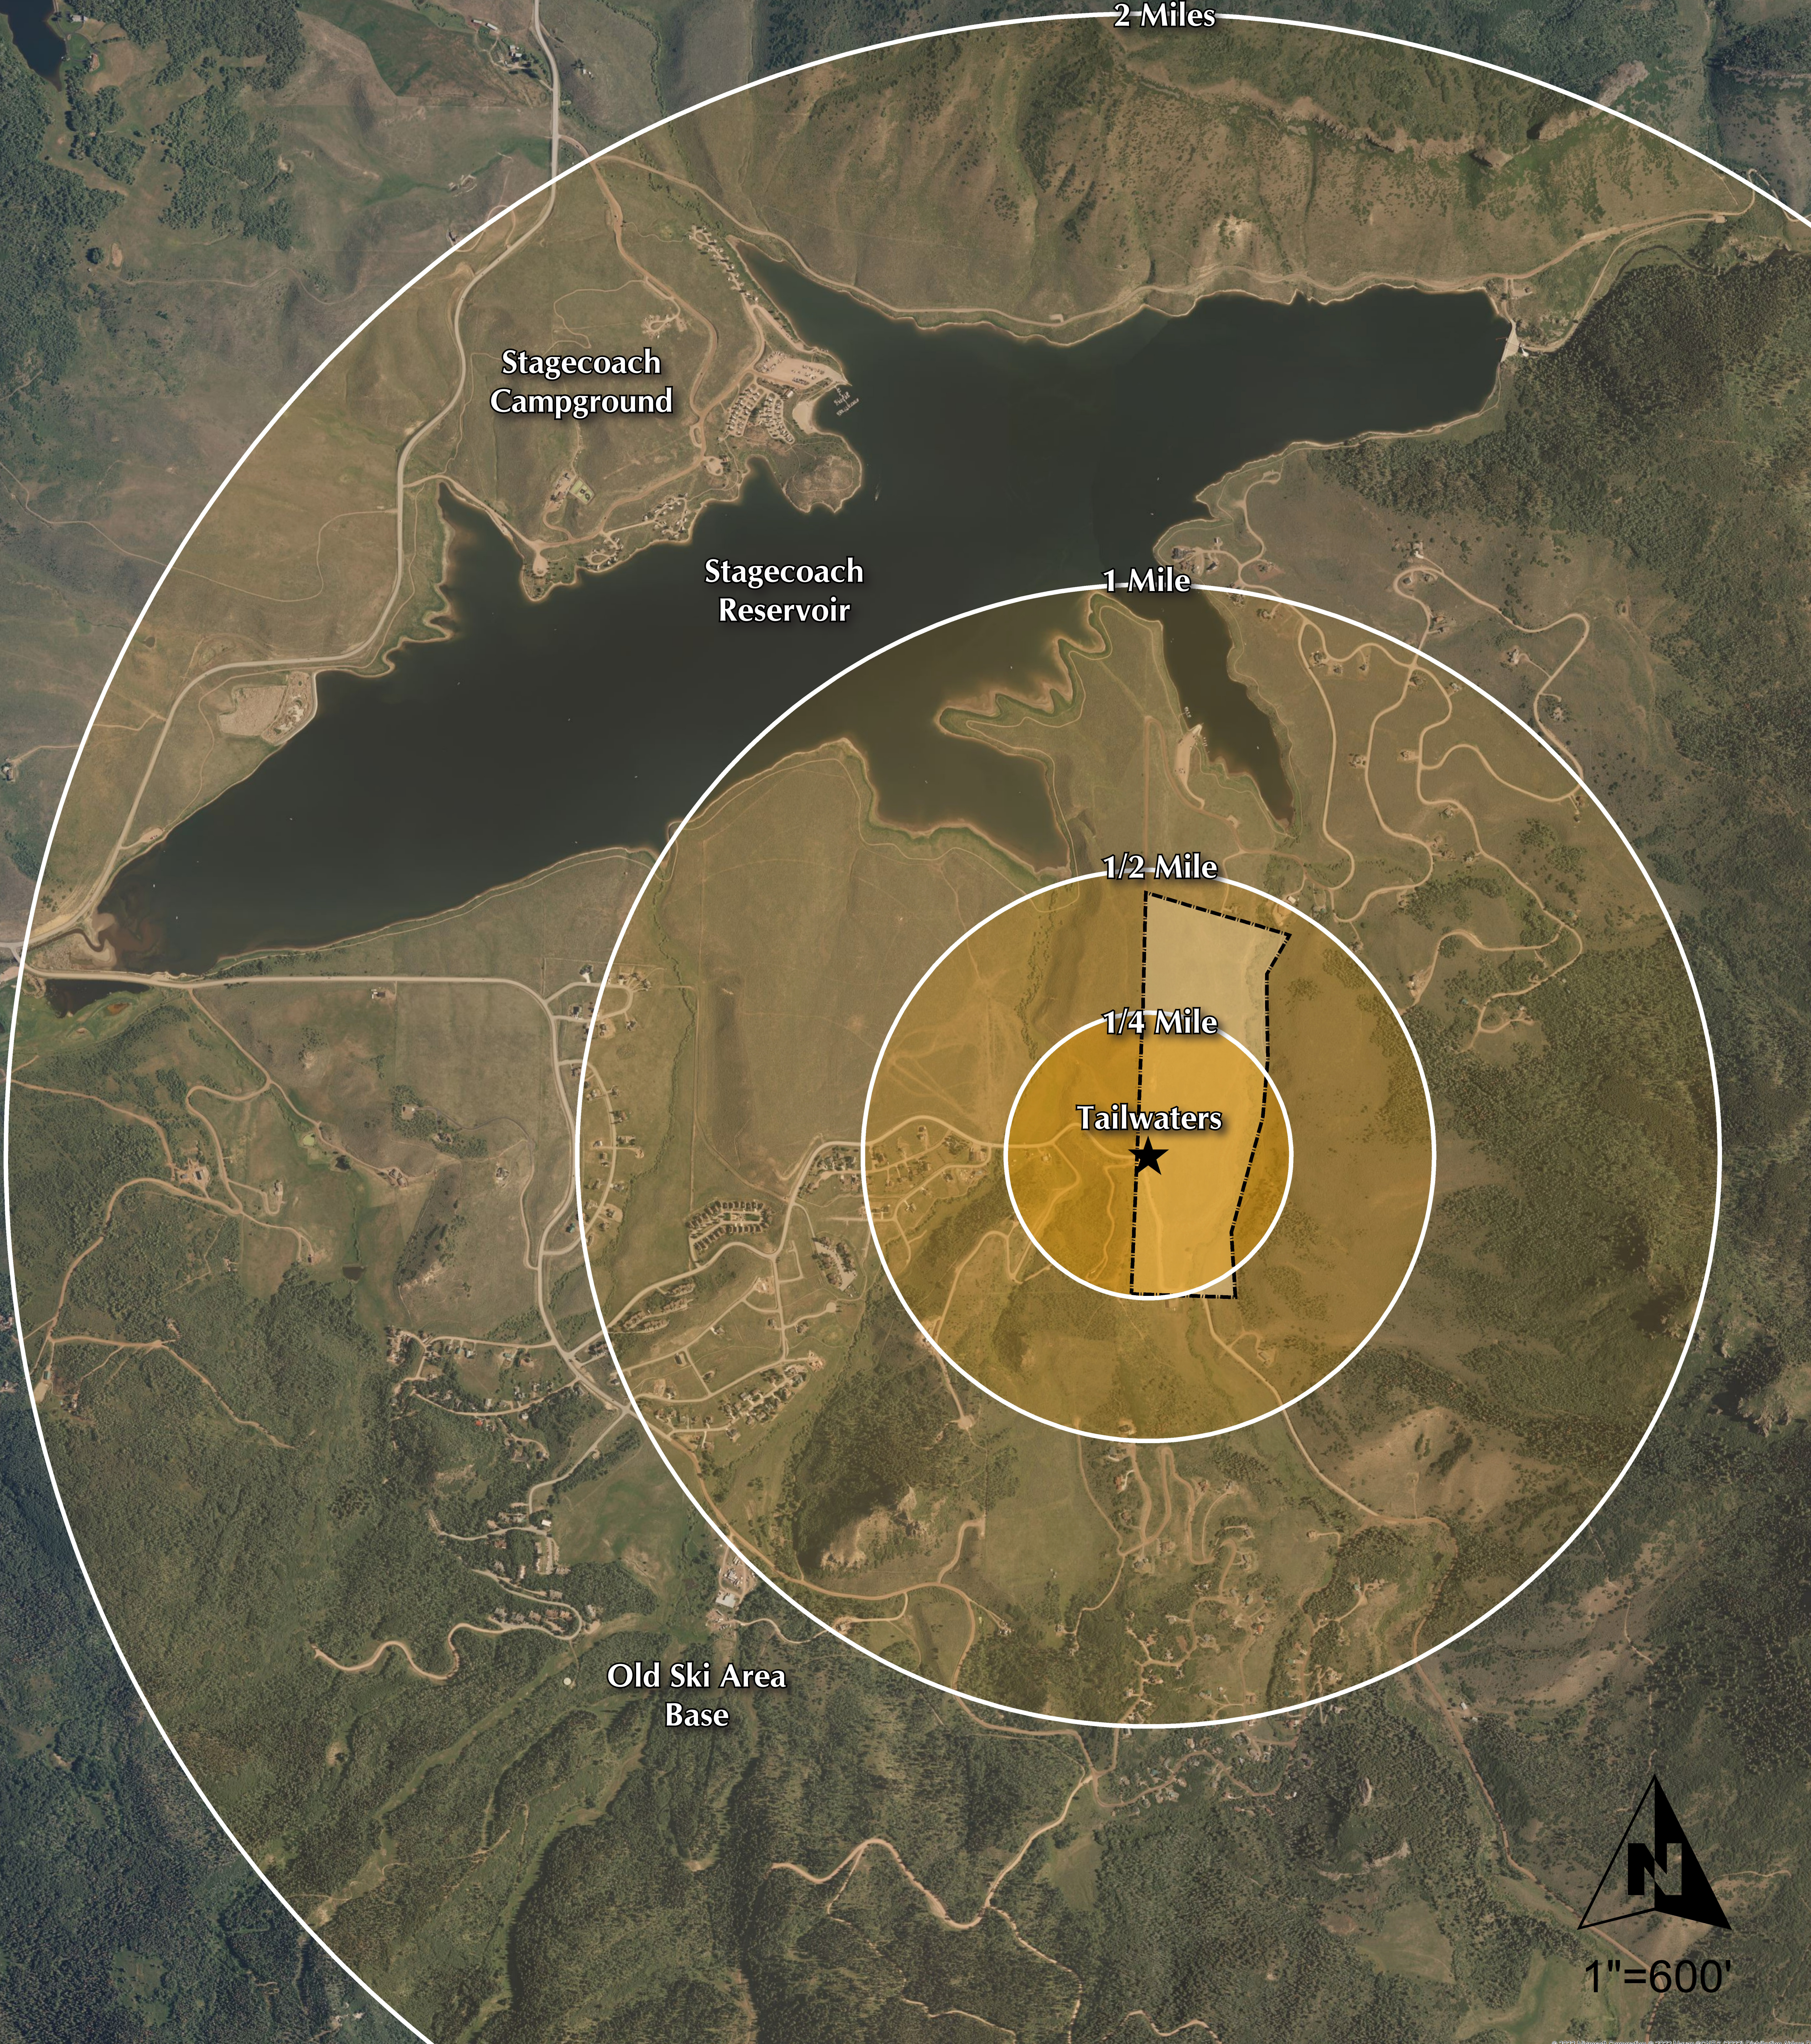

Tailwaters at Stagecoach Walkability Map

1"=600'